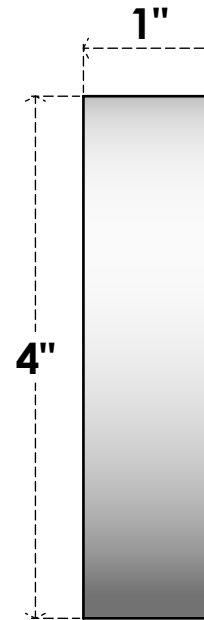

ROSP040X040X100GRY09

4"W X 4"H X 1"P STANDARD GRAYSON FLOWER ROSETTE WITH SQUARE EDGE,
ARCHITECTURAL GRADE PVC

FRONT

SIDE

EKENA MILLWORK
2300 WEST MAIN ST.
CLARKSVILLE, TX 75426
TOLL FREE: 866-607-0453
WWW.EKENAMILLWORK.COM

NOTES

1. INSTALLATION TO BE COMPLETED IN ACCORDANCE WITH MANUFACTURER'S SPECIFICATIONS.
2. DRAWING MAY NOT BE TO SCALE
3. THIS DRAWING IS INTENDED FOR DESIGN AND PLANNING PURPOSES ONLY.
4. ALL INFORMATION CONTAINED HEREIN WAS CURRENT AT THE TIME OF DEVELOPMENT BUT MUST BE REVIEWED AND APPROVED BY THE PRODUCT MANUFACTURER TO BE CONSIDERED ACCURATE.
5. ARCHITECTURAL GRADE PVC PRODUCTS ARE MADE FROM EXPANDED CELLULAR PVC AND COME NATURALLY WHITE BUT MAY BE PAINTED