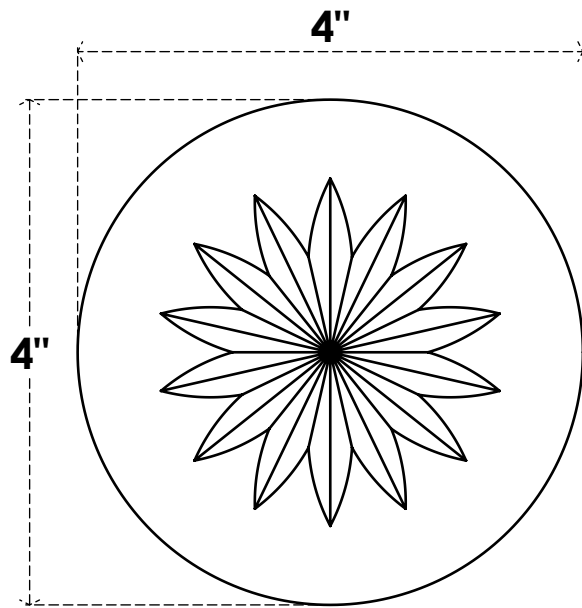

ROSP040X040X100GRY09

4"W X 4"H X 1"P STANDARD GRAYSON FLOWER ROSETTE WITH SQUARE EDGE,
ARCHITECTURAL GRADE PVC

FRONT

SIDE

EKENA MILLWORK
2300 WEST MAIN ST.
CLARKSVILLE, TX 75426
TOLL FREE: 866-607-0453
WWW.EKENAMILLWORK.COM